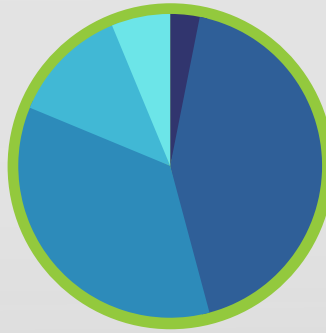

Advancing economic justice and equity for women with financial support for higher education

Scholarship Applicant Profile

93% WOMEN

AGES

3% - 18-20
41% - 21-29
34% - 30-39
12% - 40-49
6% - 50+

RACE & ETHNICITY

*5% no answer

40% Hispanic & Latinx
23% White
15% Asian & Pacific Isl.
11% Black
2% Multi-Race

Masters & PhD 62%
Vocational 30%
Bachelors 21%
Associates 10%

DEGREES IN PURSUIT

1% High School

FIELDS OF STUDY