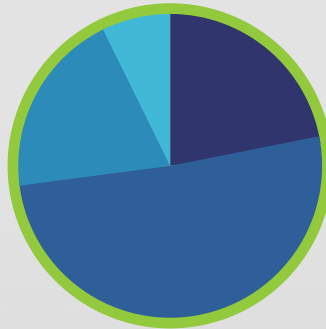

Advancing economic justice and equity for women with financial support for higher education

Scholarship Applicant Profile

93% WOMEN

AGES

49% - 25-34
21% - 17-24
19% - 35-44
7% - 45+

*5% no answer

RACE & ETHNICITY

DEGREES IN PURSUIT

FIELDS OF STUDY

56% Healthcare

15% Education

11% Behavioral Science

6% TV & Entertainment

4% Information Technology

8% Other