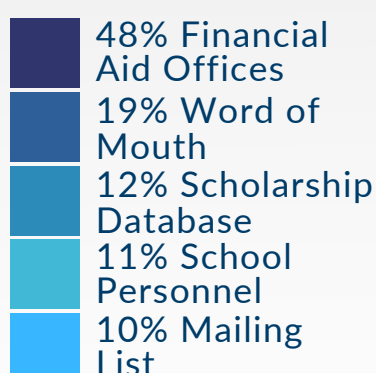

Advancing economic justice and equity for women with financial support for higher education

Scholarship Applicant Profile

93% WOMEN

AGES

49% - 25-34
21% - 17-24
19% - 35-44
7% - 45+

*5% no answer

RACE & ETHNICITY

DEGREES IN PURSUIT

FIELDS OF STUDY

56% Healthcare

15% Education

11% Behavioral Science

6% TV & Entertainment

4% Information Technology

8% Other

COUNTIES SERVED

APPLICATIONS COMPLETED

591 Started

459 Completed

TYPES OF SCHOOLS

43% Public University
26% Vocational School
16% Community College
15% Private University

OUTREACH SOURCE

Visit